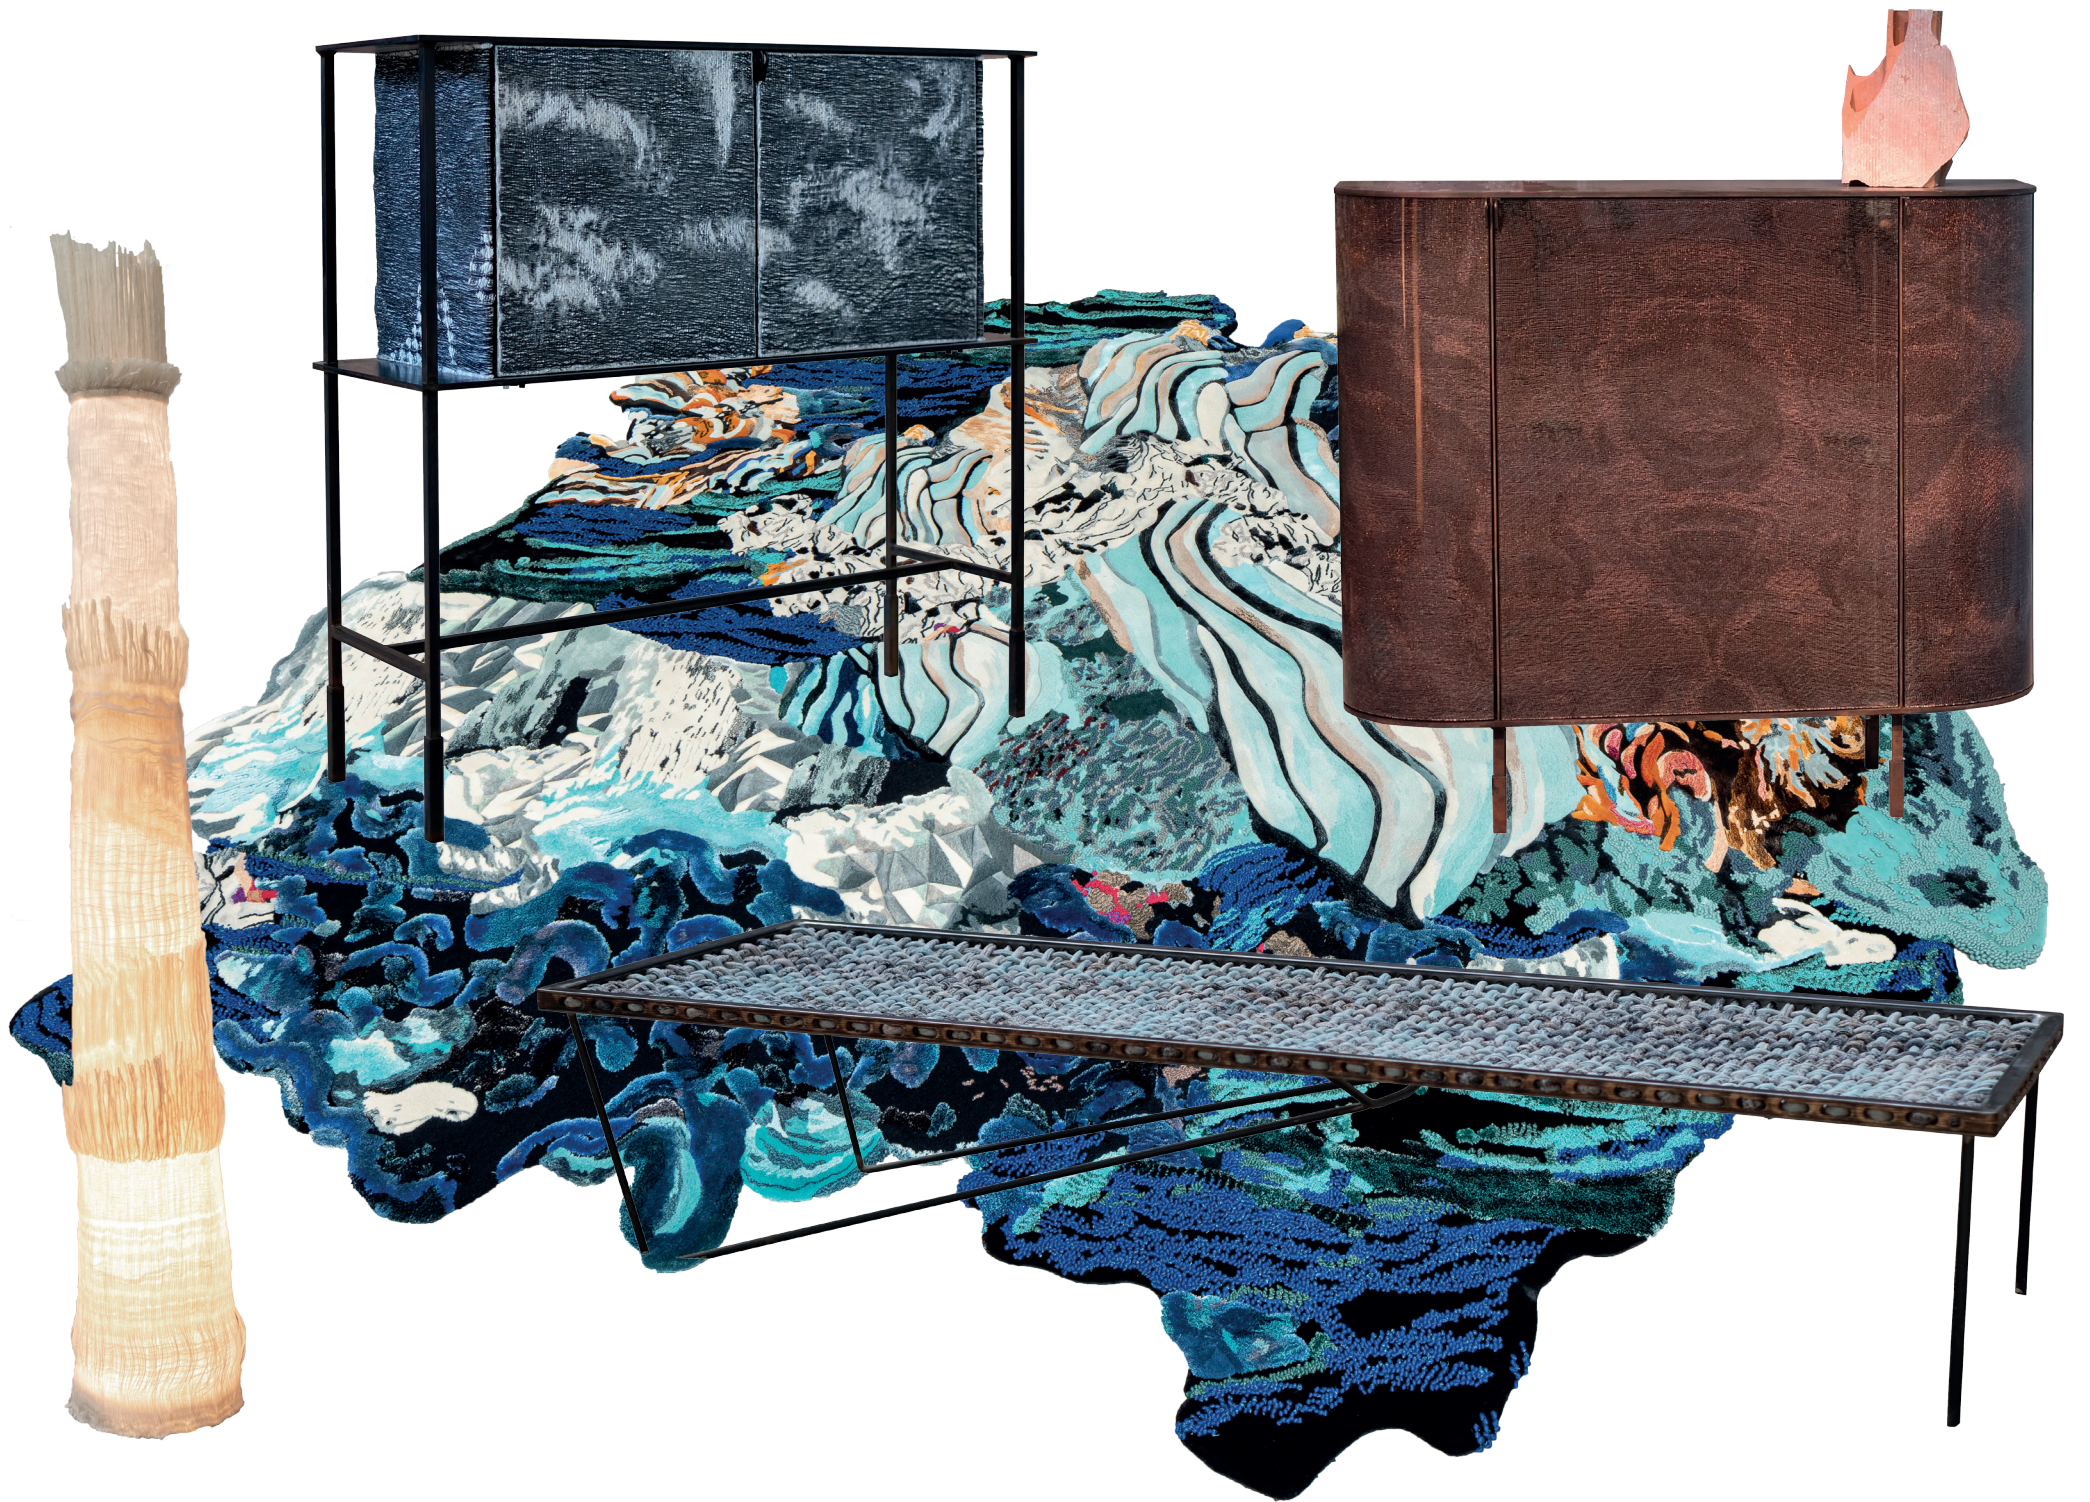

Handwritten text in a cursive script, possibly a signature or name, rendered in a golden-brown color on a textured, light blue-grey background.

SUGI
patinated steel, recycled plexiglass.
H. 90 cm D. 38cm W. 101 cm

SKRIMLI
handmade tufted rug. Wool, Silk and Lurex.
W. 350cm H. 250cm

WHITE FIRE

patinated steel foot, solidified fabric by KRJST Studio with soja based resin.
H. 210 cm D. 30 cm

NIKKA

patinated steel foot, solidified fabric by KRJST Studio with soja based resin.

W. 102 cm H. 100 cm D. 34 cm

NIKKA

*patinated steel foot, solidified fabric by KRJST Studio with soja based resin.
W. 102 cm H. 100 cm D. 34 cm*

BENCH

custom made rope by KRJST Studio, steel profile, hot drawn steel bar.